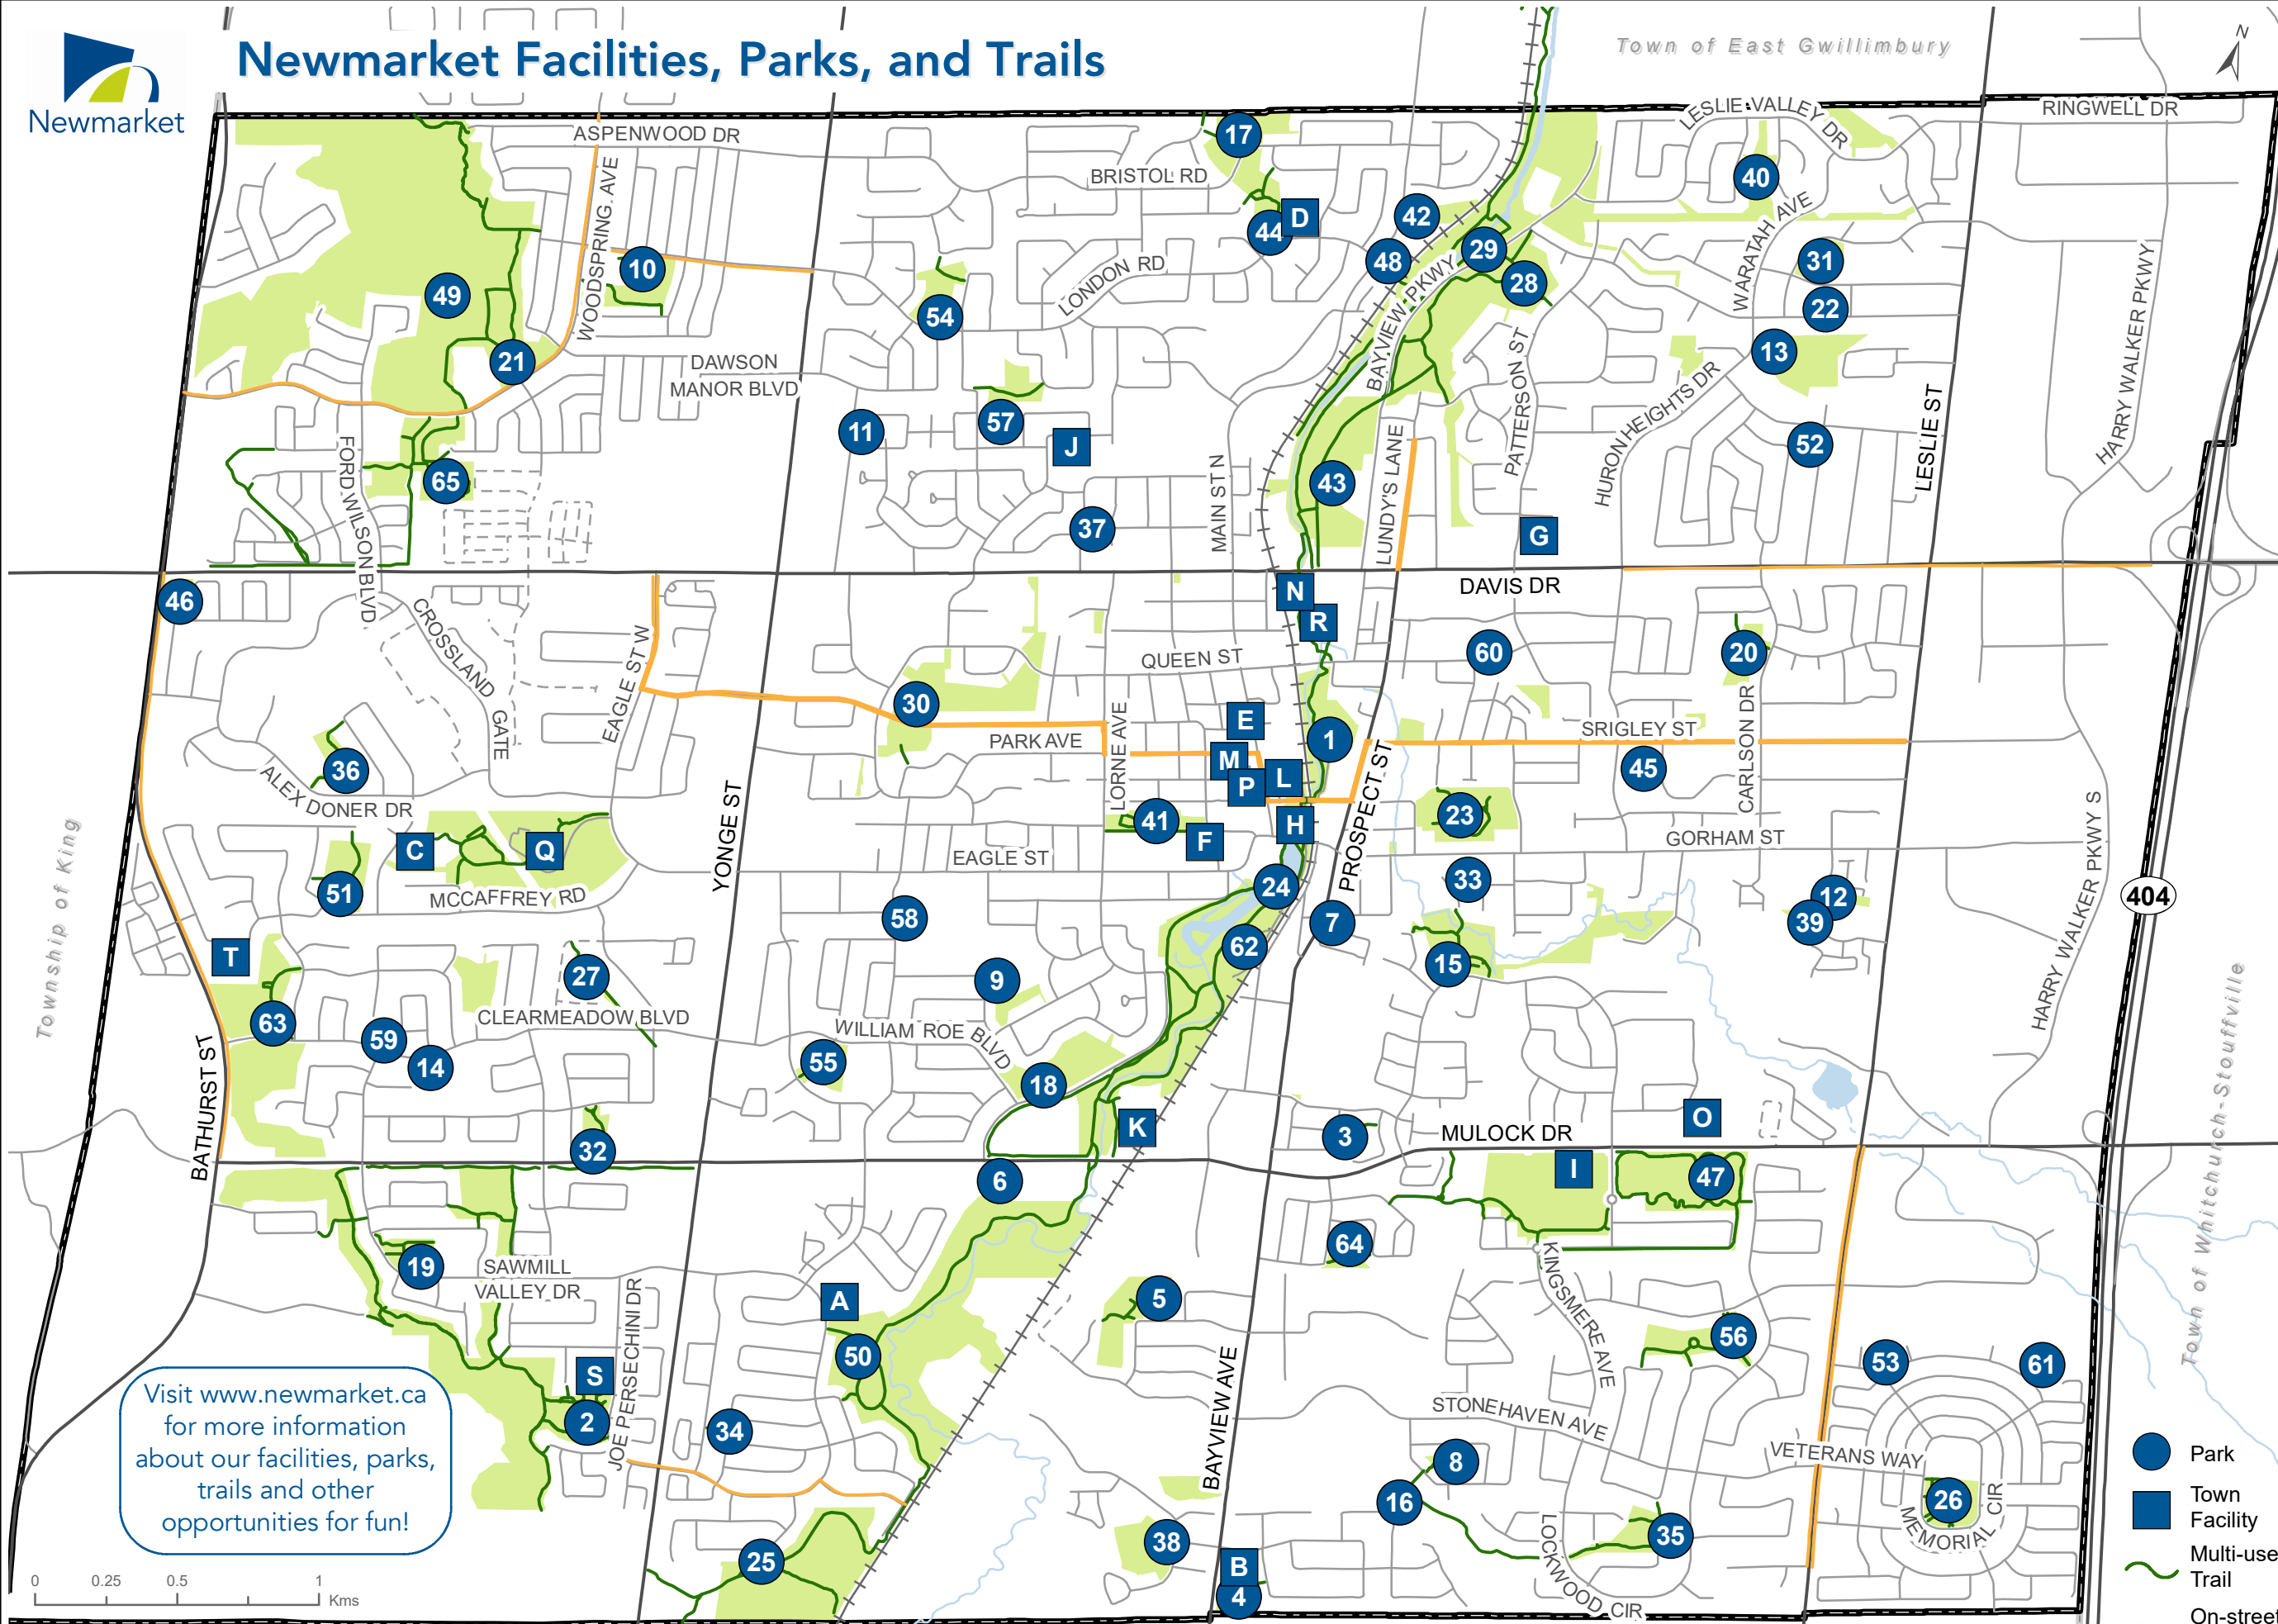

- # Park**
- 1 All Our Kids Playpark
 - 2 Armstrong Park
 - 3 Arnhem Park
 - 4 Art Ferguson Park
 - 5 Audrie Sanderson Park
 - 6 Bailey Ecological Park
 - 7 Barrington Park
 - 8 Best Family Parkette
 - 9 Beswick Park
 - 10 Bonshaw Avenue Park
 - 11 Cardinal Crescent Parkette
 - 12 Charles Boyd Park
 - 13 Charles Vanzant Woodlot
 - 14 Clare Salisbury Park
 - 15 College Manor Park
 - 16 Comfort Lane Park
 - 17 Denne Woodlot
 - 18 Dennis Park
 - 19 Dr Margaret Arkinstall Park
 - 20 Drew Doak Park
 - 21 Environmental Park
 - 22 Evanslea Park
 - 23 Fairgrounds Park
 - 24 Fairy Lake
 - 25 Foxtail Ridge Parkette
 - 26 Frank Stronach Park & Spray Pad
 - 27 George Luesby Park
 - 28 George Richardson Park (Bayview Park)
 - 29 Global Pet Foods Dog Park Presented By Snapd
 - 30 Haskett Park
 - 31 Jacarandah Park
 - 32 Jim Bond Park
 - 33 John Georgas Park
 - 34 Keffler Parkette
 - 35 Ken Sturgeon Park
 - 36 Kirby Crescent Park
 - 37 Larry 'Bubba' Blight Parkette
 - 38 Laurewood Parkette
 - 39 Lawton Bros Parkette
 - 40 Leslie Valley Park
 - 41 Lions Park
 - 42 M J Stiles Park
 - 43 Mabel Davis Conservation Area
 - 44 Marilyn Powell Park
 - 45 Marsh Sports Field
 - 46 McGregor Farm Trail Park
 - 47 Newmarket Community Garden
 - 48 Newmarket London & Main Community Garden
 - 49 Northwest Quadrant Woodlot (Peggy's Wood)
 - 50 Paul Semple Park
 - 51 Persechini Park
 - 52 Philmore Hamilton Park
 - 53 Poppy Lane Park
 - 54 Proctor Park
 - 55 Quaker Hill Park
 - 56 Rene Bray Park
 - 57 Rogers Park & Spray Pad
 - 58 Sandford Parkette
 - 59 Seneca Cook Parkette
 - 60 Sunnyhill Park
 - 61 Unnamed Park (Future)
 - 62 Wesley Brooks Conservation Area
 - 63 Whipper Billy Watson Park
 - 64 Willowick Park
 - 65 Woodland Hills Labyrinth Park