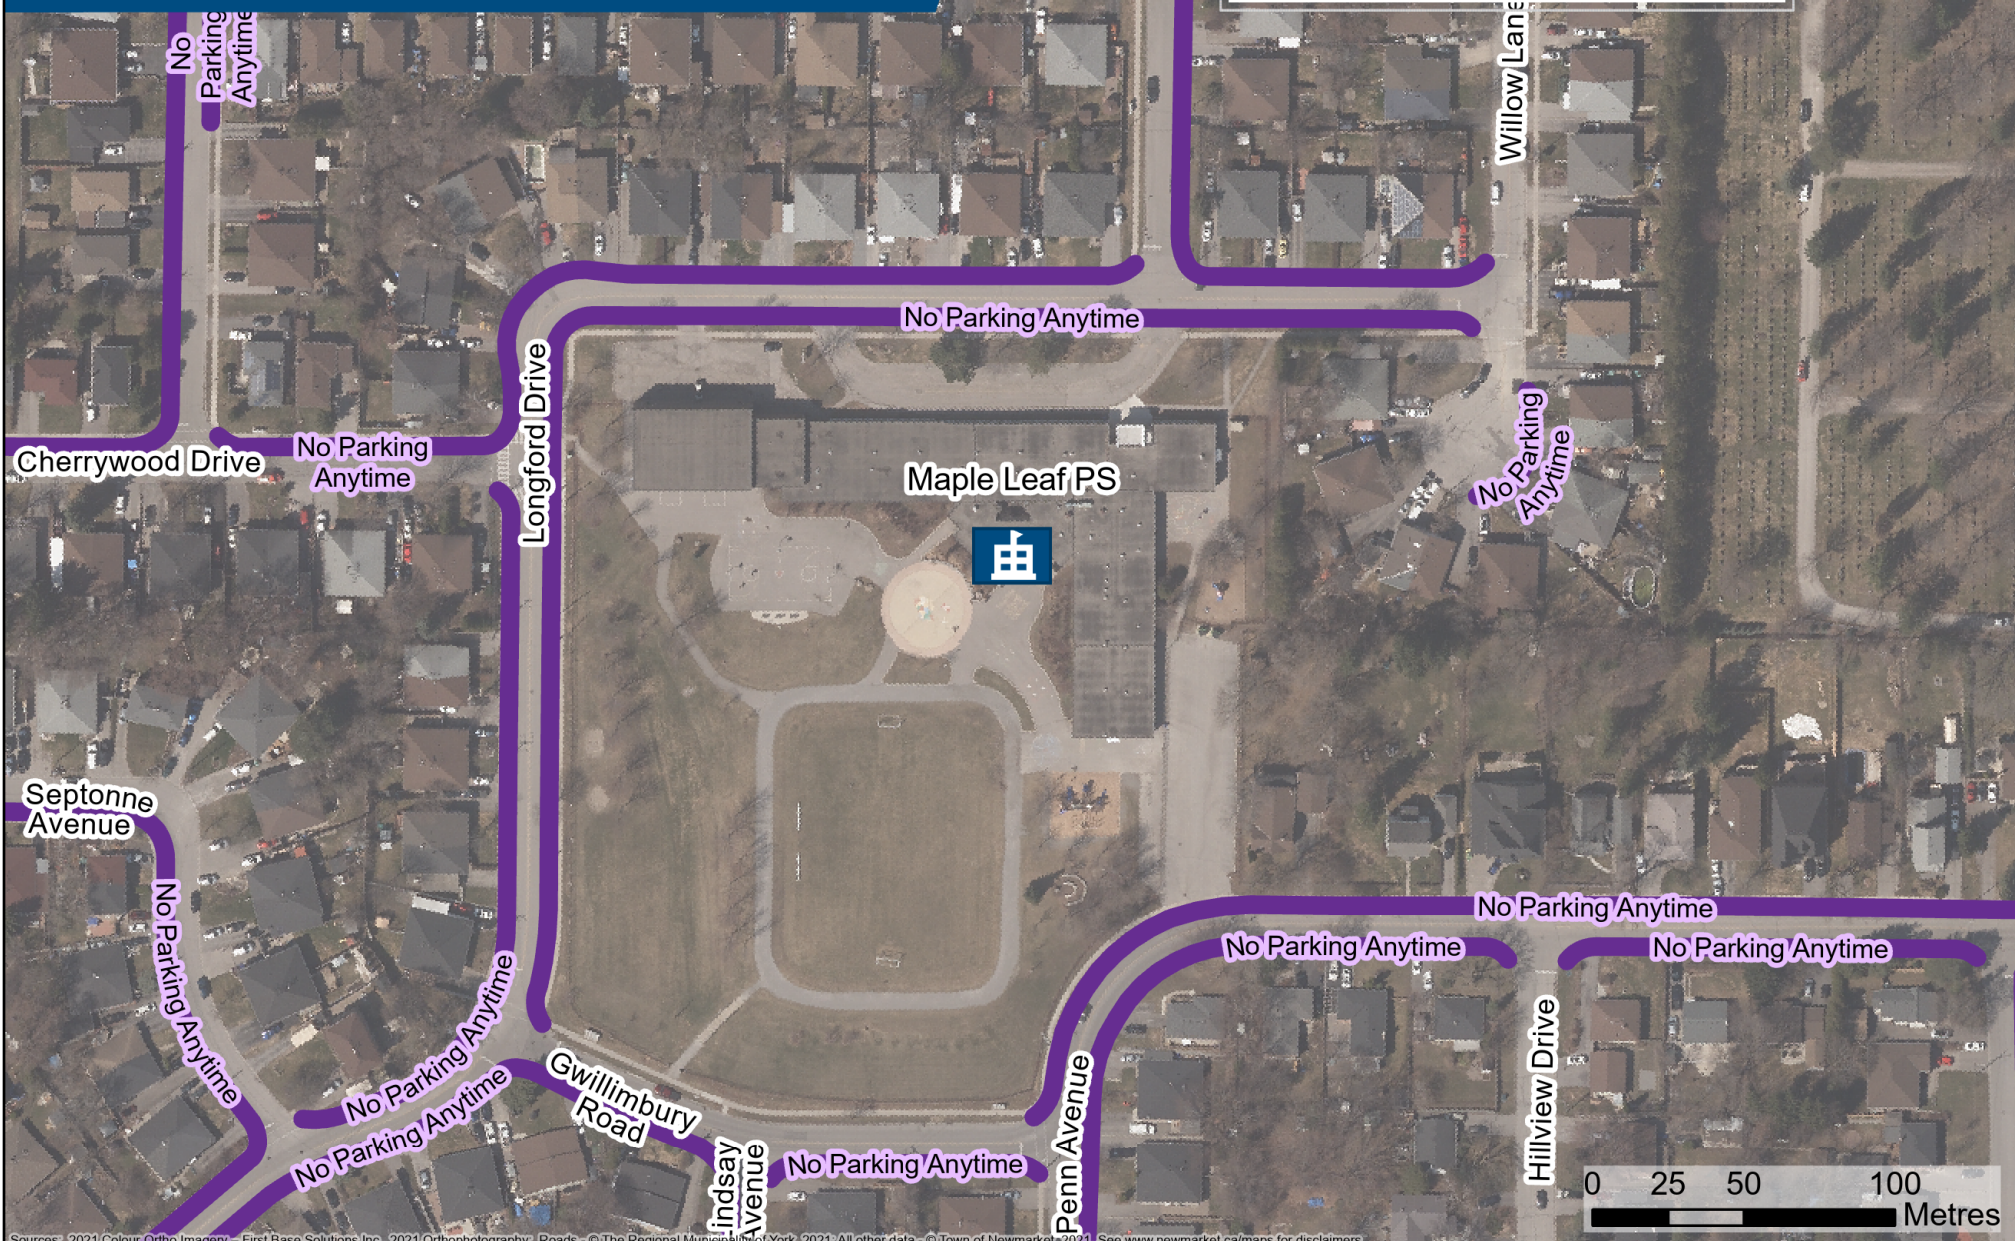

MAPLE LEAF PUBLIC SCHOOL

155 LONGFORD DR

This map is for reference only.
Please continue to follow all rules of the road,
observe all posted signage and adhere to the
Town's parking by-law .

Sources: 2021 Colour Ortho Imagery - First Base Solutions Inc., 2021 Orthophotography; Roads - © The Regional Municipality of York, 2021; All other data - © Town of Newmarket, 2021. See www.newmarket.ca/maps for disclaimers.

Parking Restrictions

No Parking

No Stopping

Elementary School

Future road

Railway

Trail

Designed & Produced by
Information Technology - GIS
Printed: December, 2021