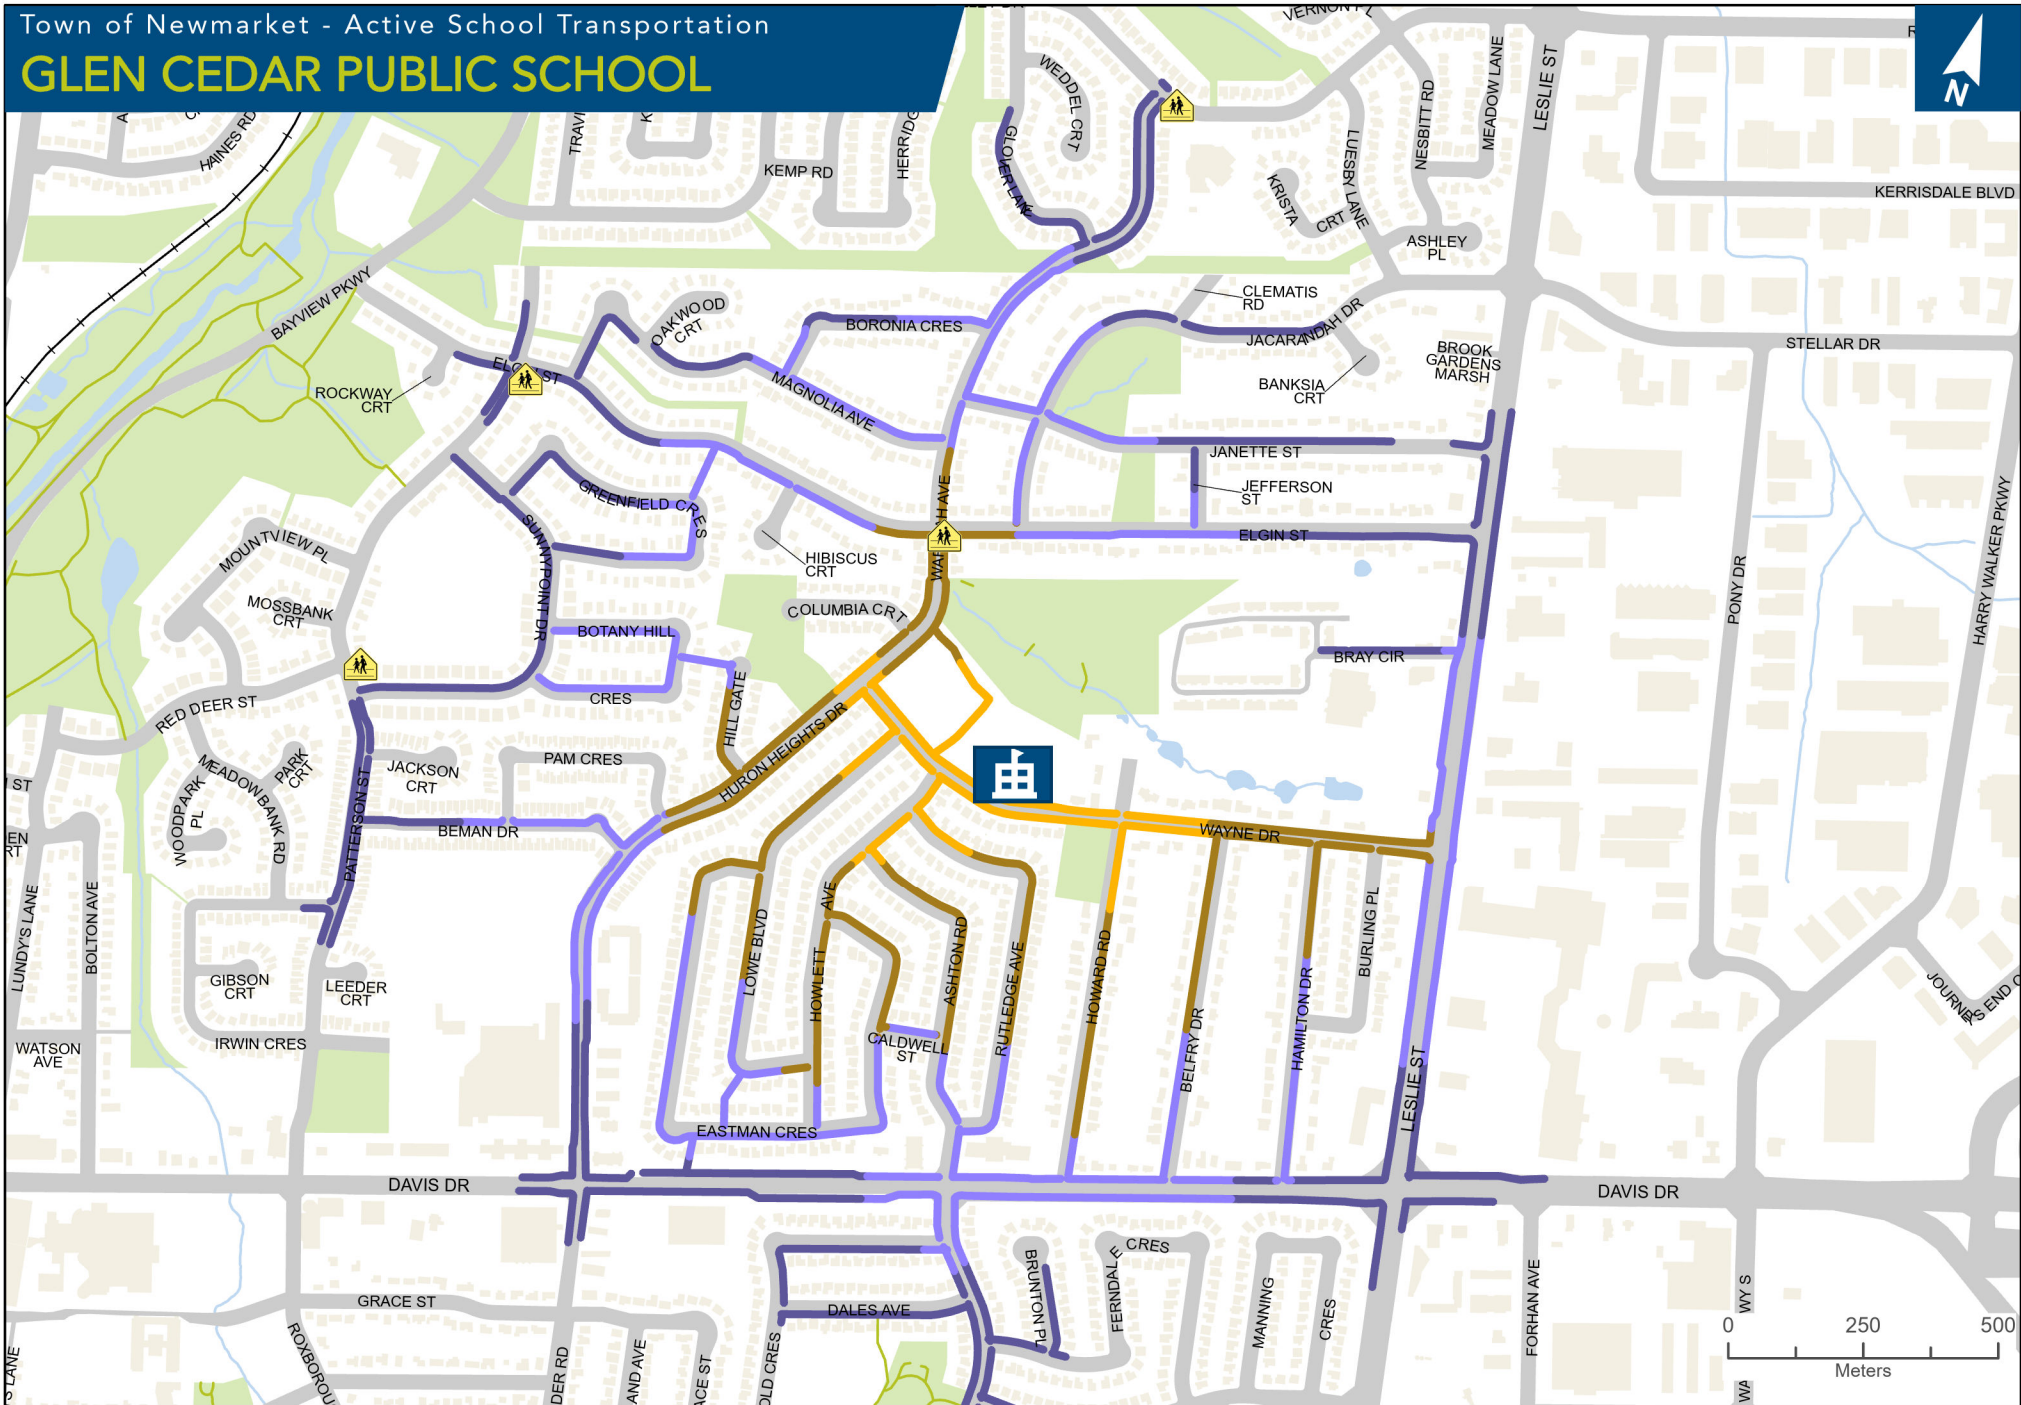

GLEN CEDAR PUBLIC SCHOOL

Approximate Walk Time in Minutes (m/s)

Legend

- 0 - 5
- 5 - 10
- 10 - 15
- 15 - 20

- Elementary School
- Crossing guard

- Future road
- Railway

- Trail
- Watercourse
- Waterbody

- Building
- Municipal boundary